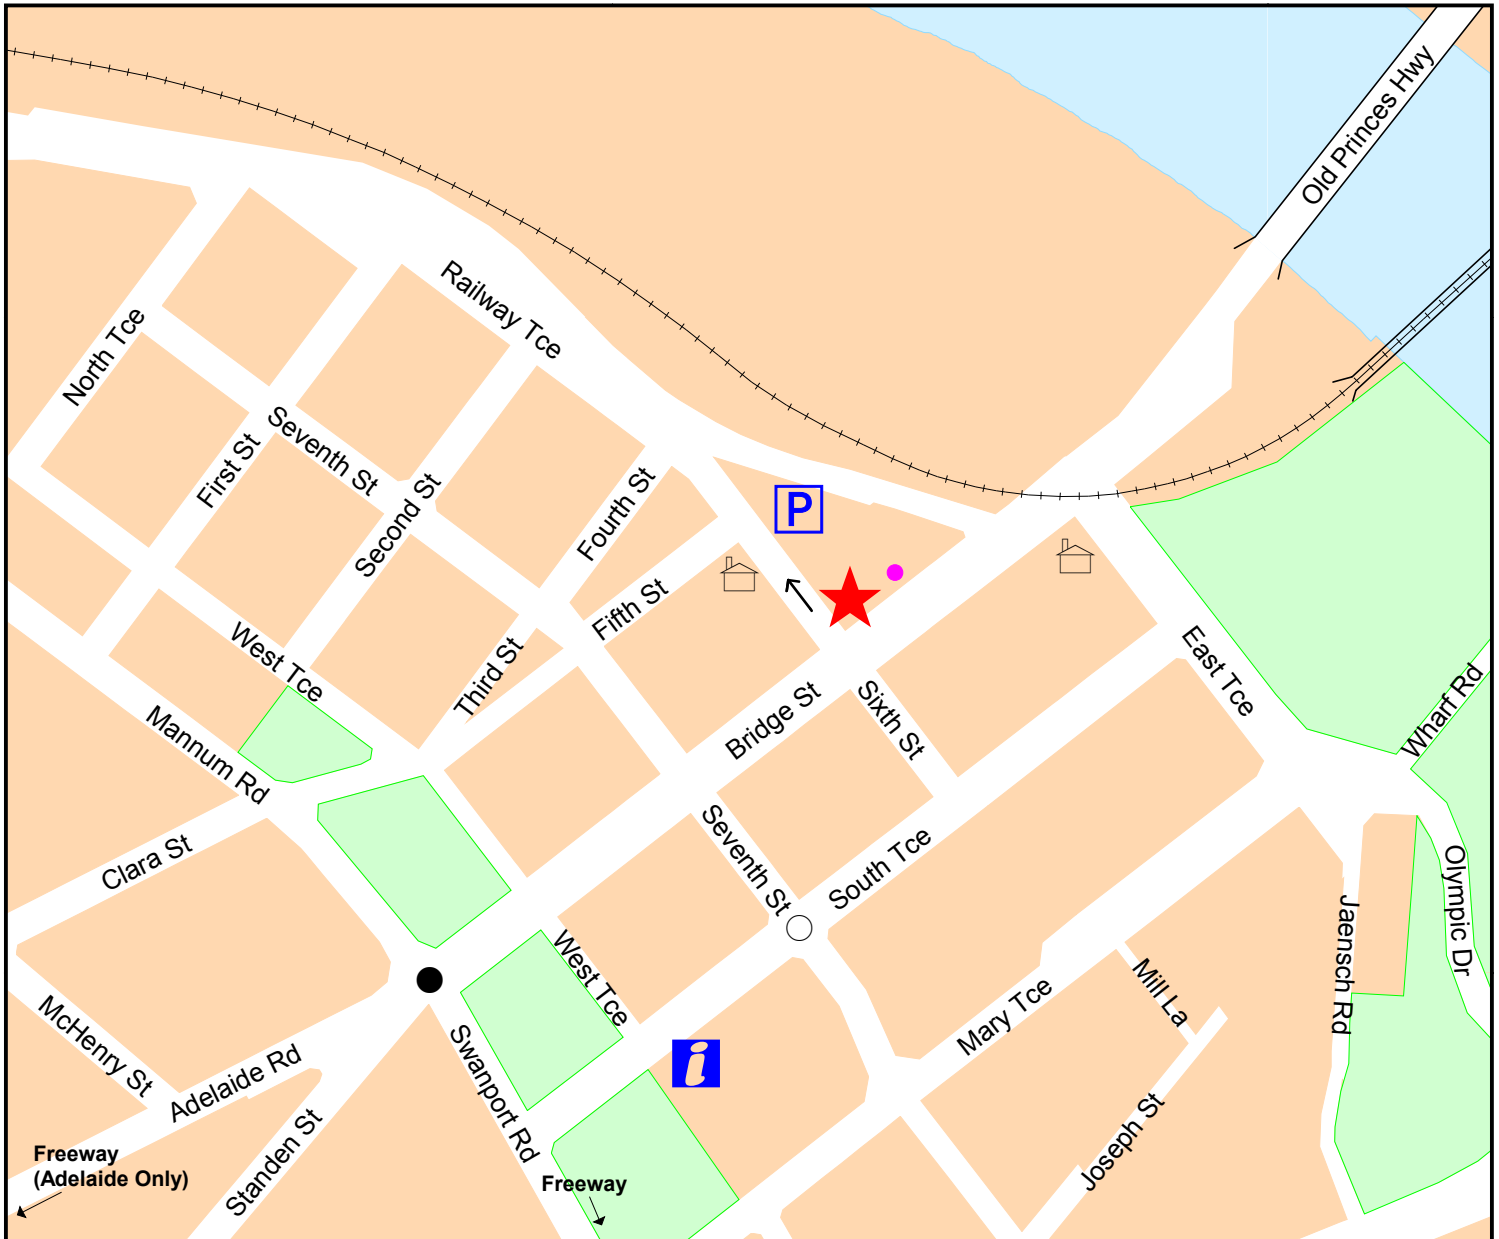

Murray Bridge

Town Hall & Gallery

Legend

	Town Hall		Town Hall
	Traffic Lights	TH	Town Hall Entrance
	Roundabout	G	Gallery Entrance
	Visitor Information	SE	Back Stage Entrance
	Car Park	LD	Loading Dock
	Pub / Hotel		
	Police Station		
	One Way Street		

Note: Acces to Back Stage Entrance and Loading Dock is via the car park (entrance on Railway Tce)