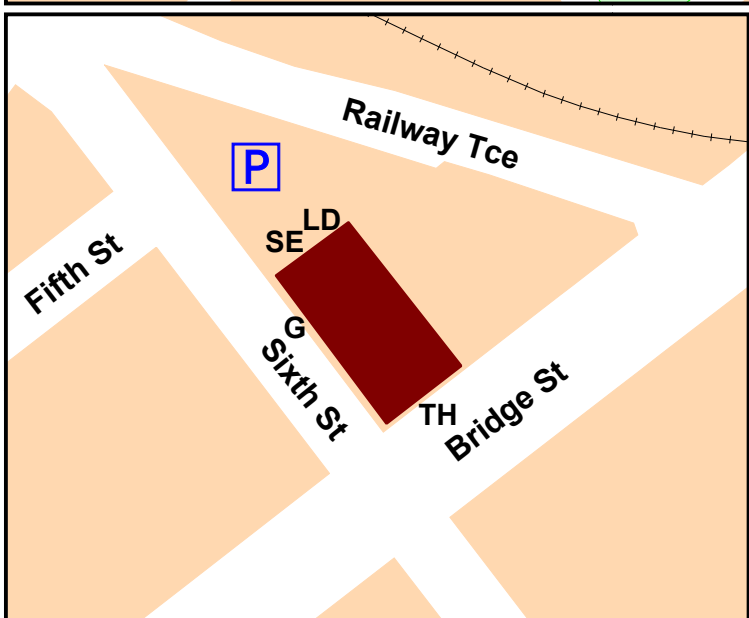

Murray Bridge

Town Hall & Gallery

Legend

	Town Hall		Town Hall
	Traffic Lights	TH	Town Hall Entrance
	Roundabout	G	Gallery Entrance
	Visitor Information	SE	Back Stage Entrance
	Car Park	LD	Loading Dock
	Pub / Hotel		
	Police Station		
	One Way Street		

Note: Acces to Back Stage Entrance and Loading Dock is via the car park (entrance on Railway Tce)