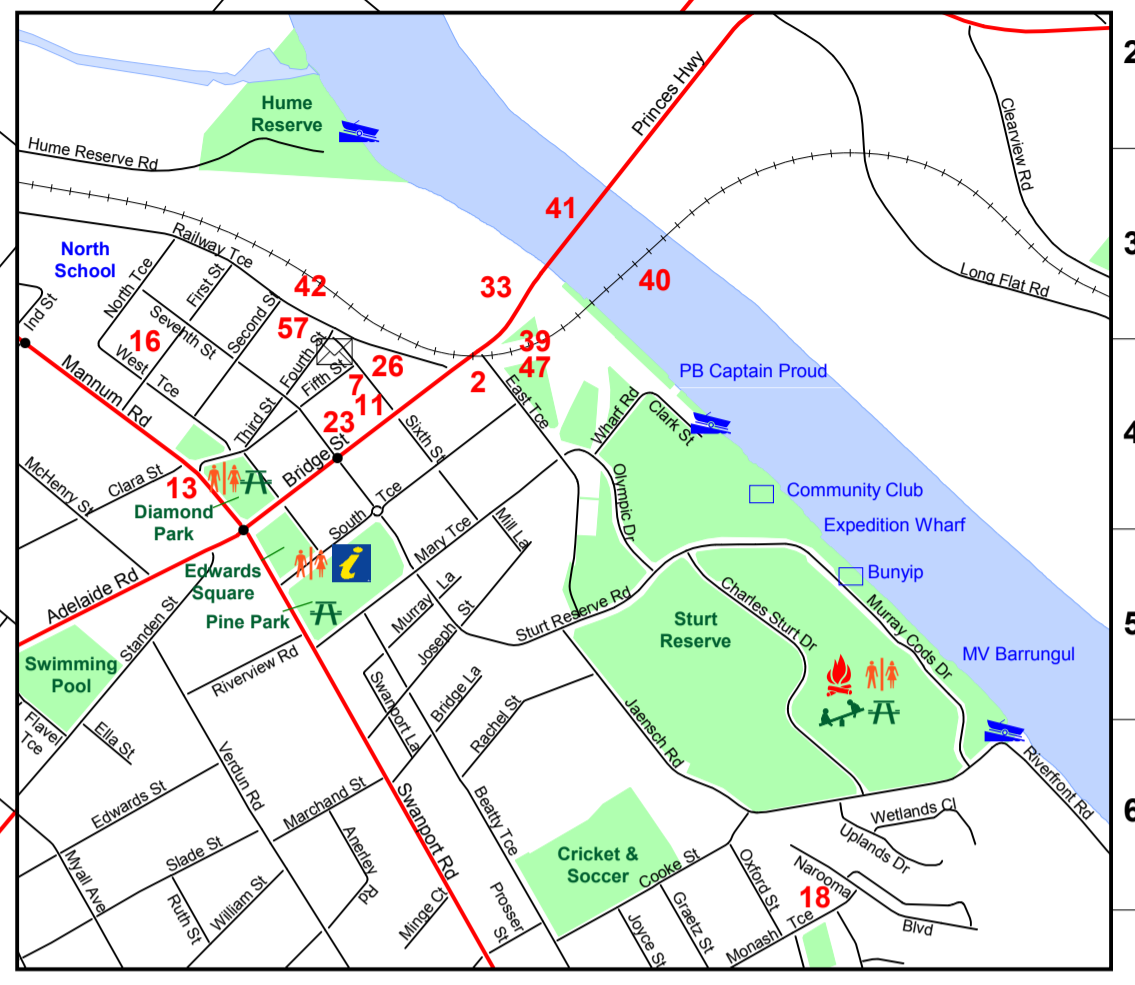

Palmer 30km  
 Barossa Valley 80km  
 Pallamana Airfield 5km  
 Gliding

Mannum 28km  
 Myponga 14km  
 River Gum Retreat Myponga

Sunnyside Lookout 3km  
 Mannum 23 km  
 Bowhill 49km  
 Loxton 163km  
 Mildura 358km

Monarto Zoological Park 1km  
 Mini Bike Complex 5km  
 Model Aircraft 6km  
 Callington 19km  
 Monarto Shooting Complex 15km

Adelaide 77km  
 Strathalbyn 40km

The Rural City of  
**MURRAY BRIDGE**

*Bridge to Opportunity*

- |  |  |  |
|--|--|--|
|  |  |  |
|  |  |  |
|  |  |  |
|  |  |  |

Brinkley Transfer Station 4km  
 Langhorne Creek 37km  
 Milang 56km

White Sands 6km  
 Riverglen Marina 8km  
 Jervois 27km

Wellington 38km  
 Willowpoint Wines 7km  
 Wellington Courthouse 38km

Mallee Park 10km  
 Westbrook Park River Resort 8km  
 Old Taillem Town 9km  
 Taillem Bend 14km  
 Pinnaroo 158km  
 Mt Gambier 370km  
 Melbourne 725km  
 Trethorny Hill & Monteith Serenity 7.5km