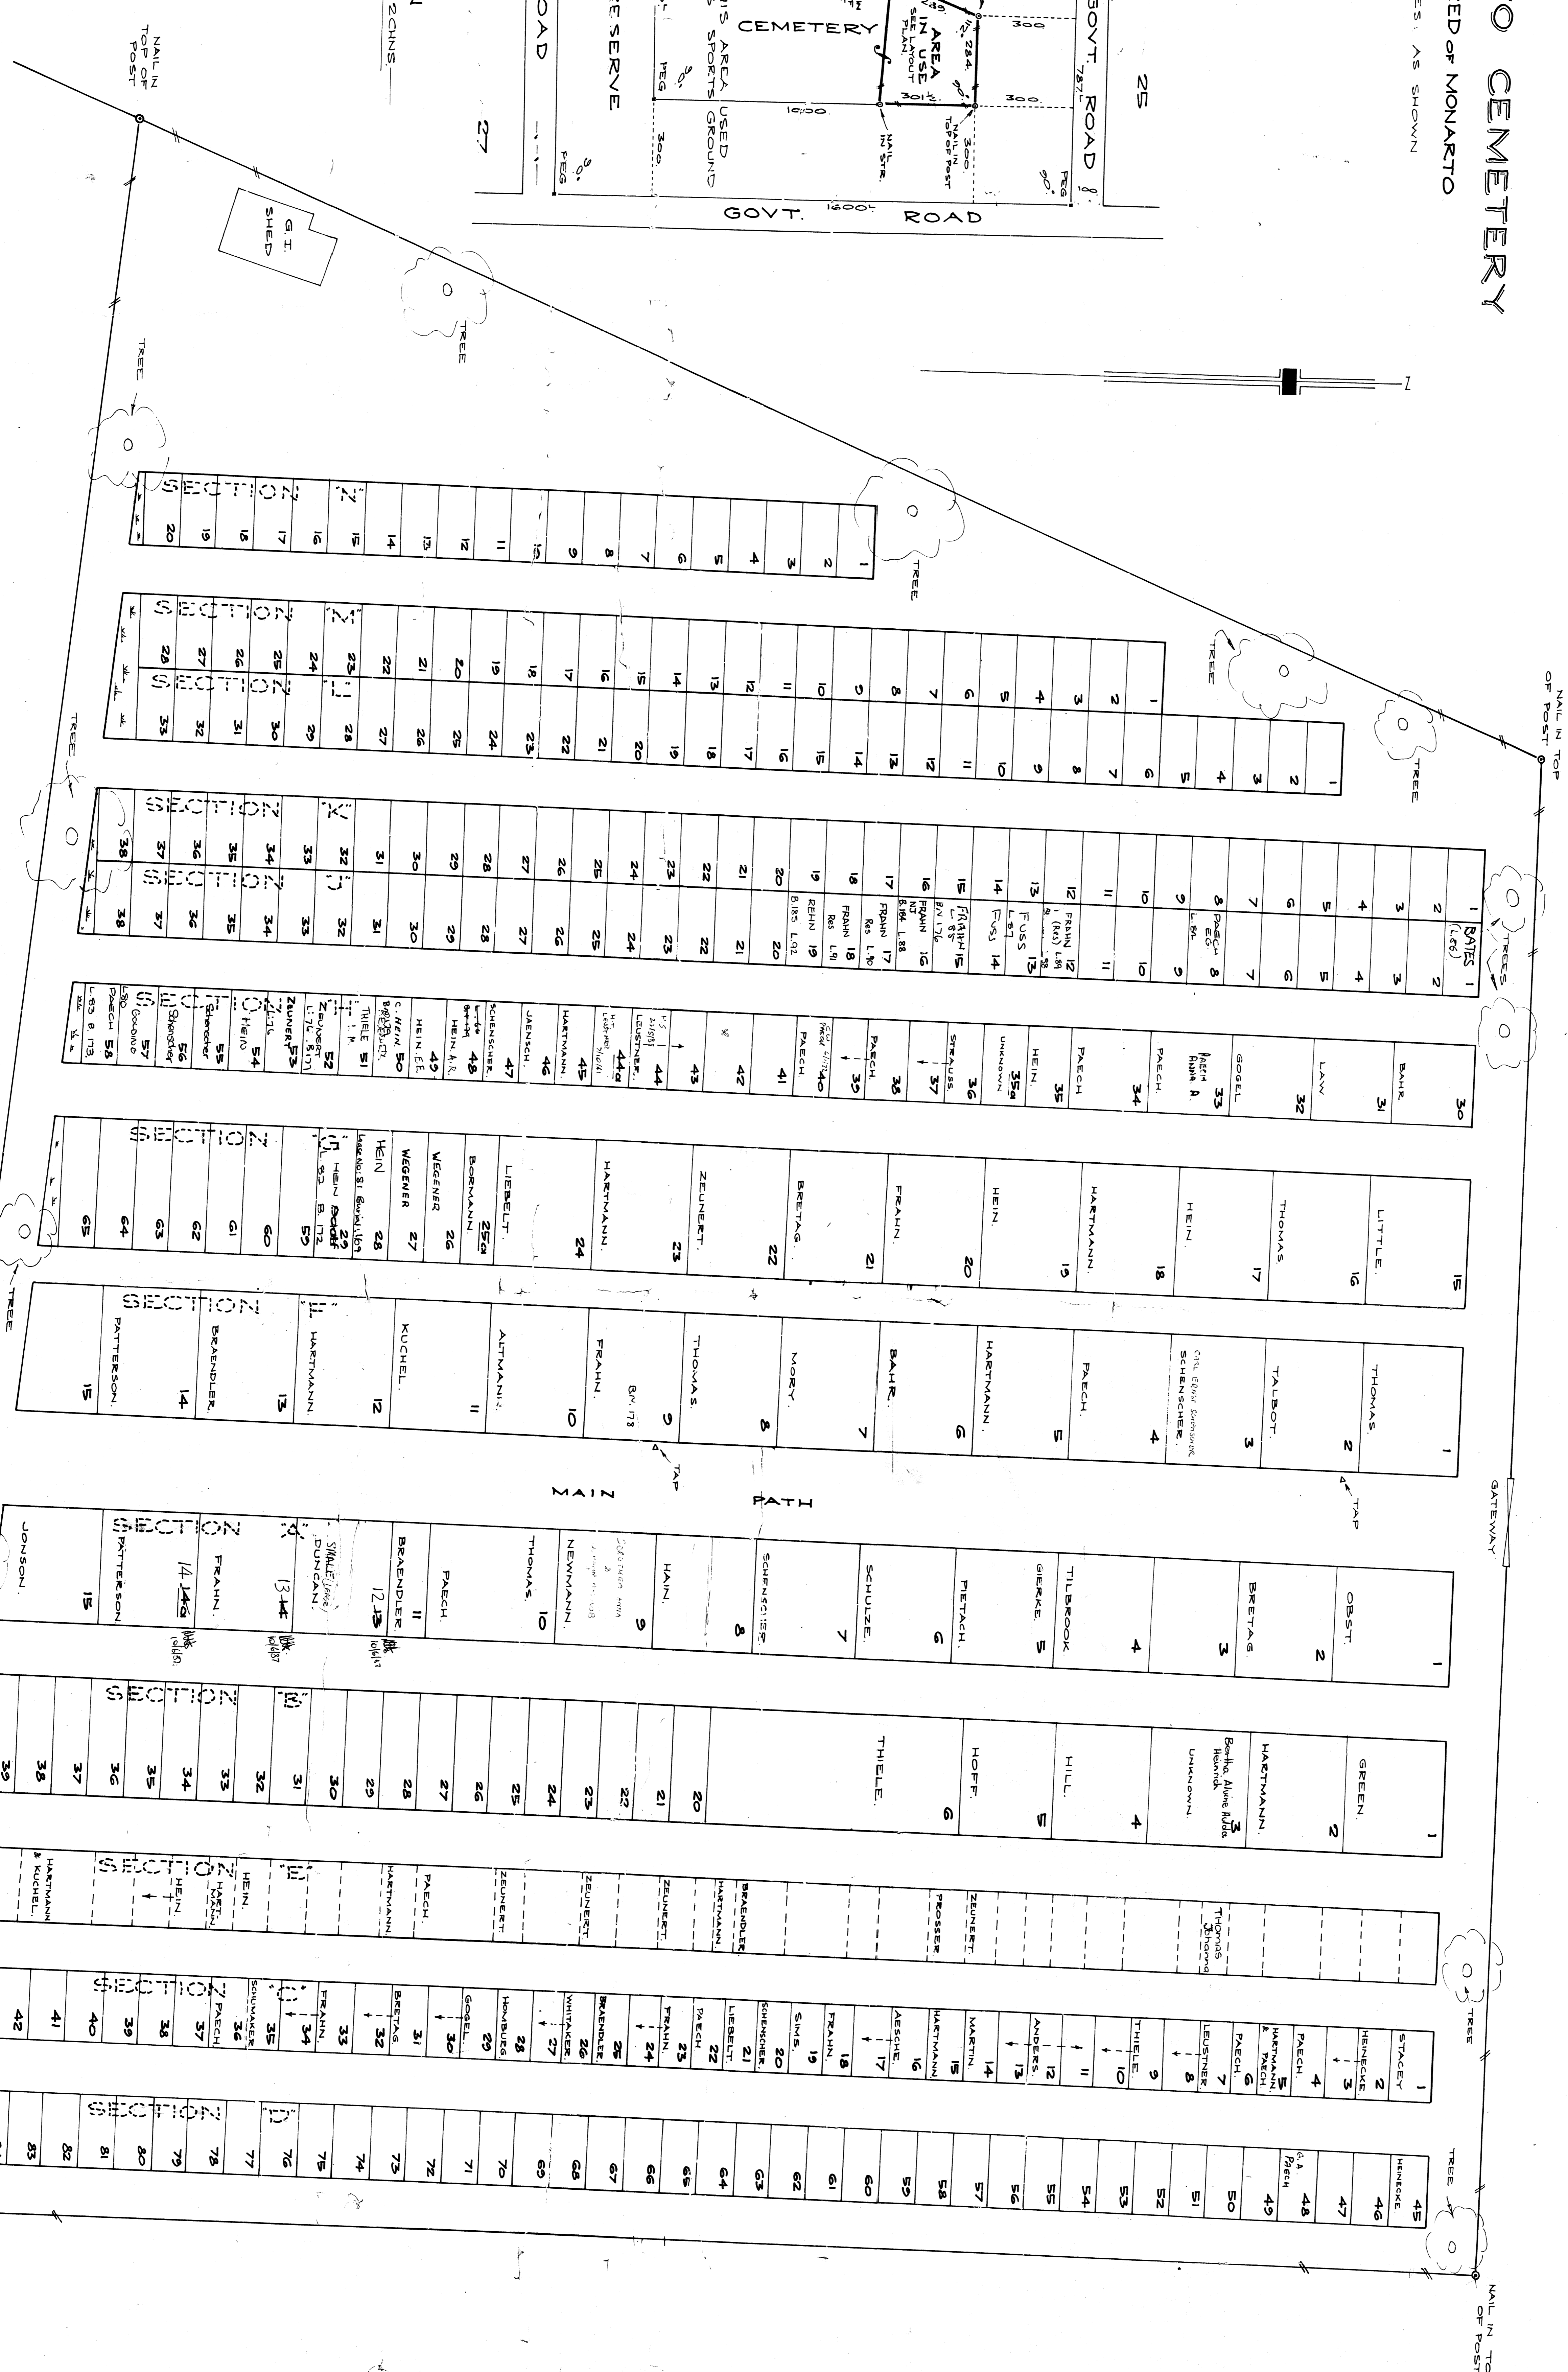

MONARTO CEMETERY

HUNDRED of MONARTO

SCALE: AS SHOWN

SITE PLAN
SCALE: ONE INCH = 20 FEET

MOSEL & ASSOCIATES
LICENSED SURVEYORS
118 KING WILLIAM ST ADELAIDE
S. 7057
REFERENCE: M1292/MAC-89/MJB

CEMETERY LAYOUT PLAN
SCALE: ONE INCH = 8 FEET

NAIL IN TOP OF STRAINER