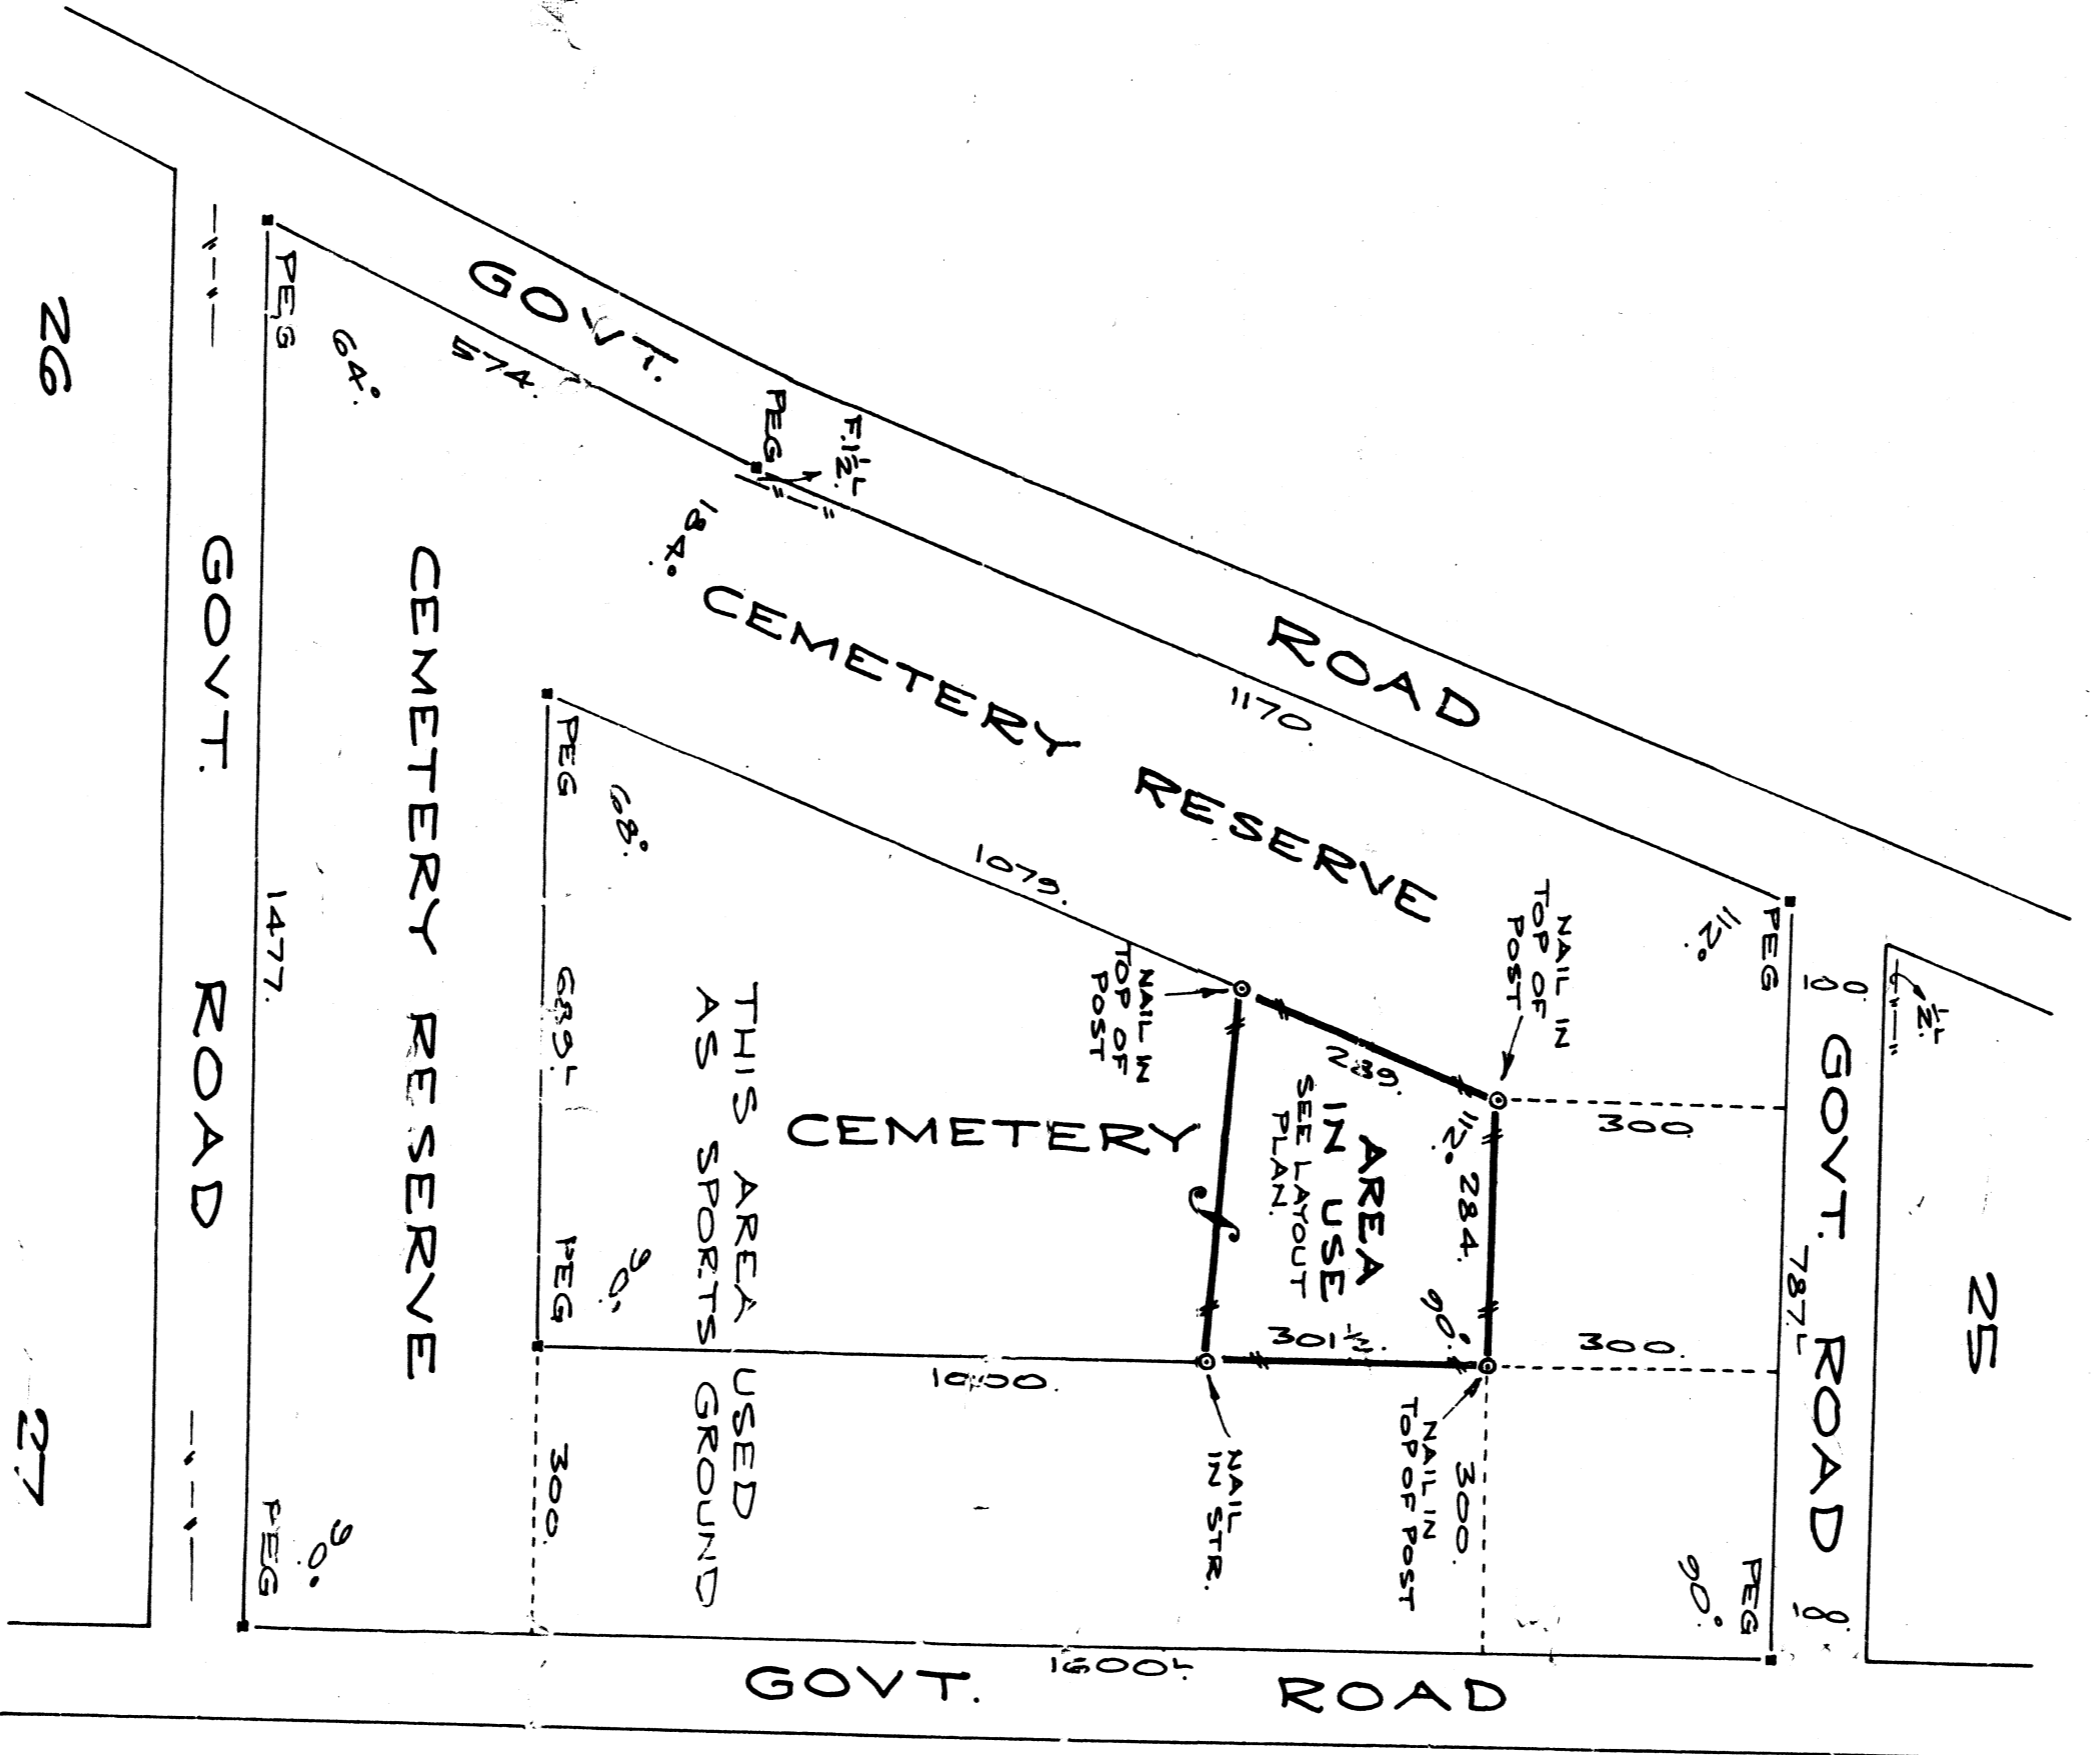

MONARTO CEMETERY

HUNDRED of MONARTO

SCALE: AS SHOWN

SITE PLAN
SCALE: ONE INCH = 20 FEET

MOSEL & ASSOCIATES
LICENSED SURVEYORS
118 KING WILLIAM ST ADELAIDE
S. 7057
REFERENCE: M1292/MAC-89/MJB

CEMETERY LAYOUT PLAN
SCALE: ONE INCH = 8 FEET

NAIL IN TOP OF STRAINER