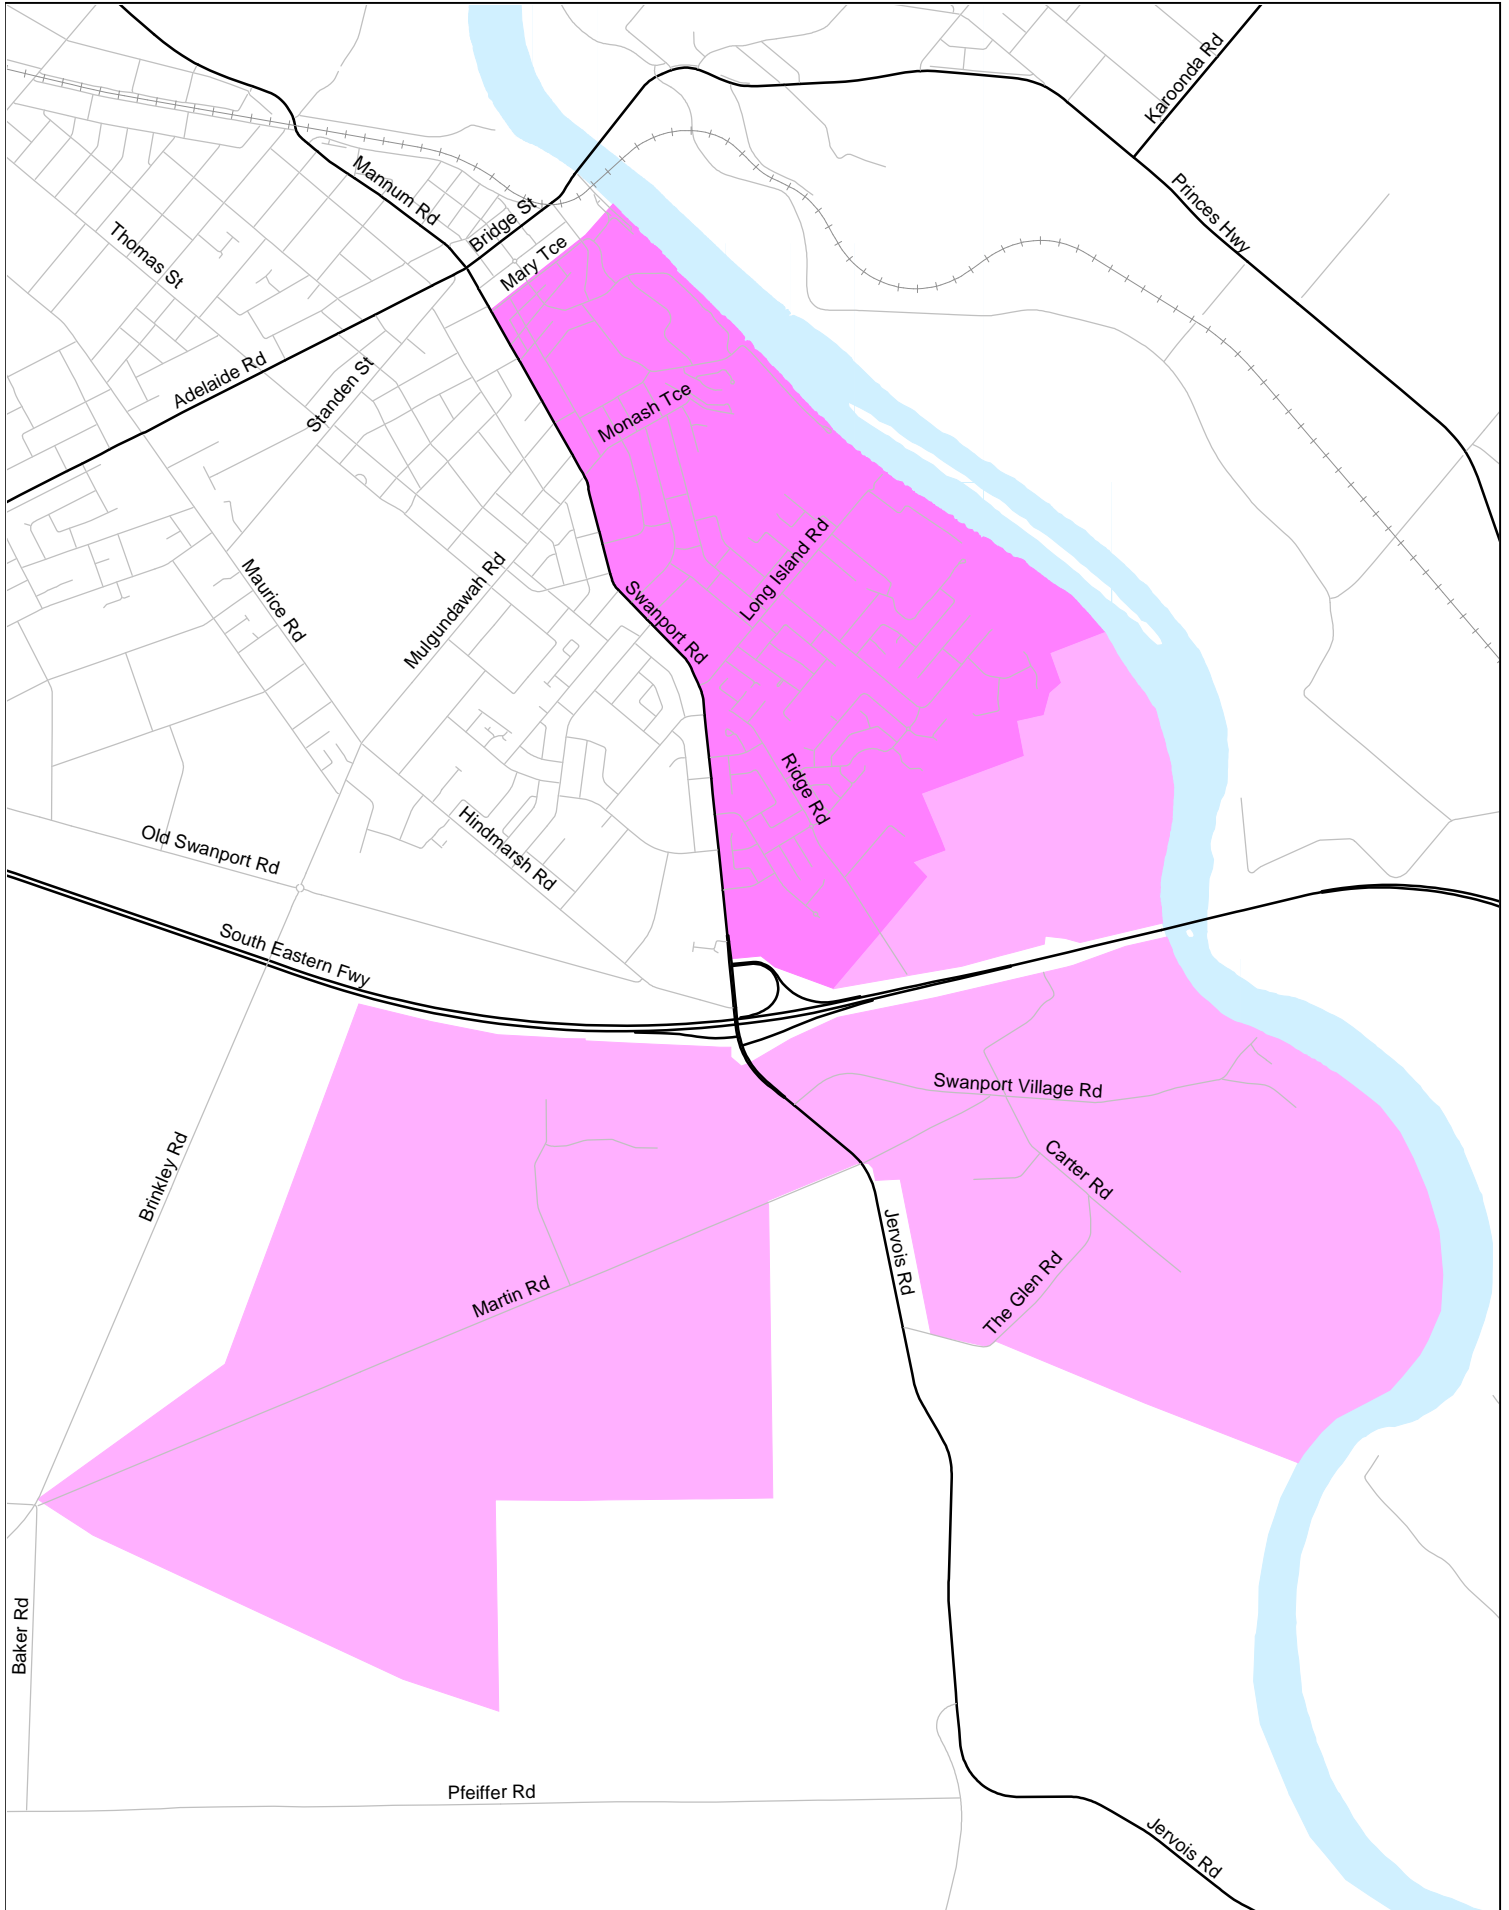

# Wednesday Kerbside Bin Collection

The Rural City of  
**MURRAY  
BRIDGE**

Bridge to Opportunity

 3 Bin Service

 2 Bin Service

For more information regarding your bin collection contact the Rural City of Murray Bridge on (08) 8539 1100 or go to [www.murraybridge.sa.gov.au/kerbside](http://www.murraybridge.sa.gov.au/kerbside)