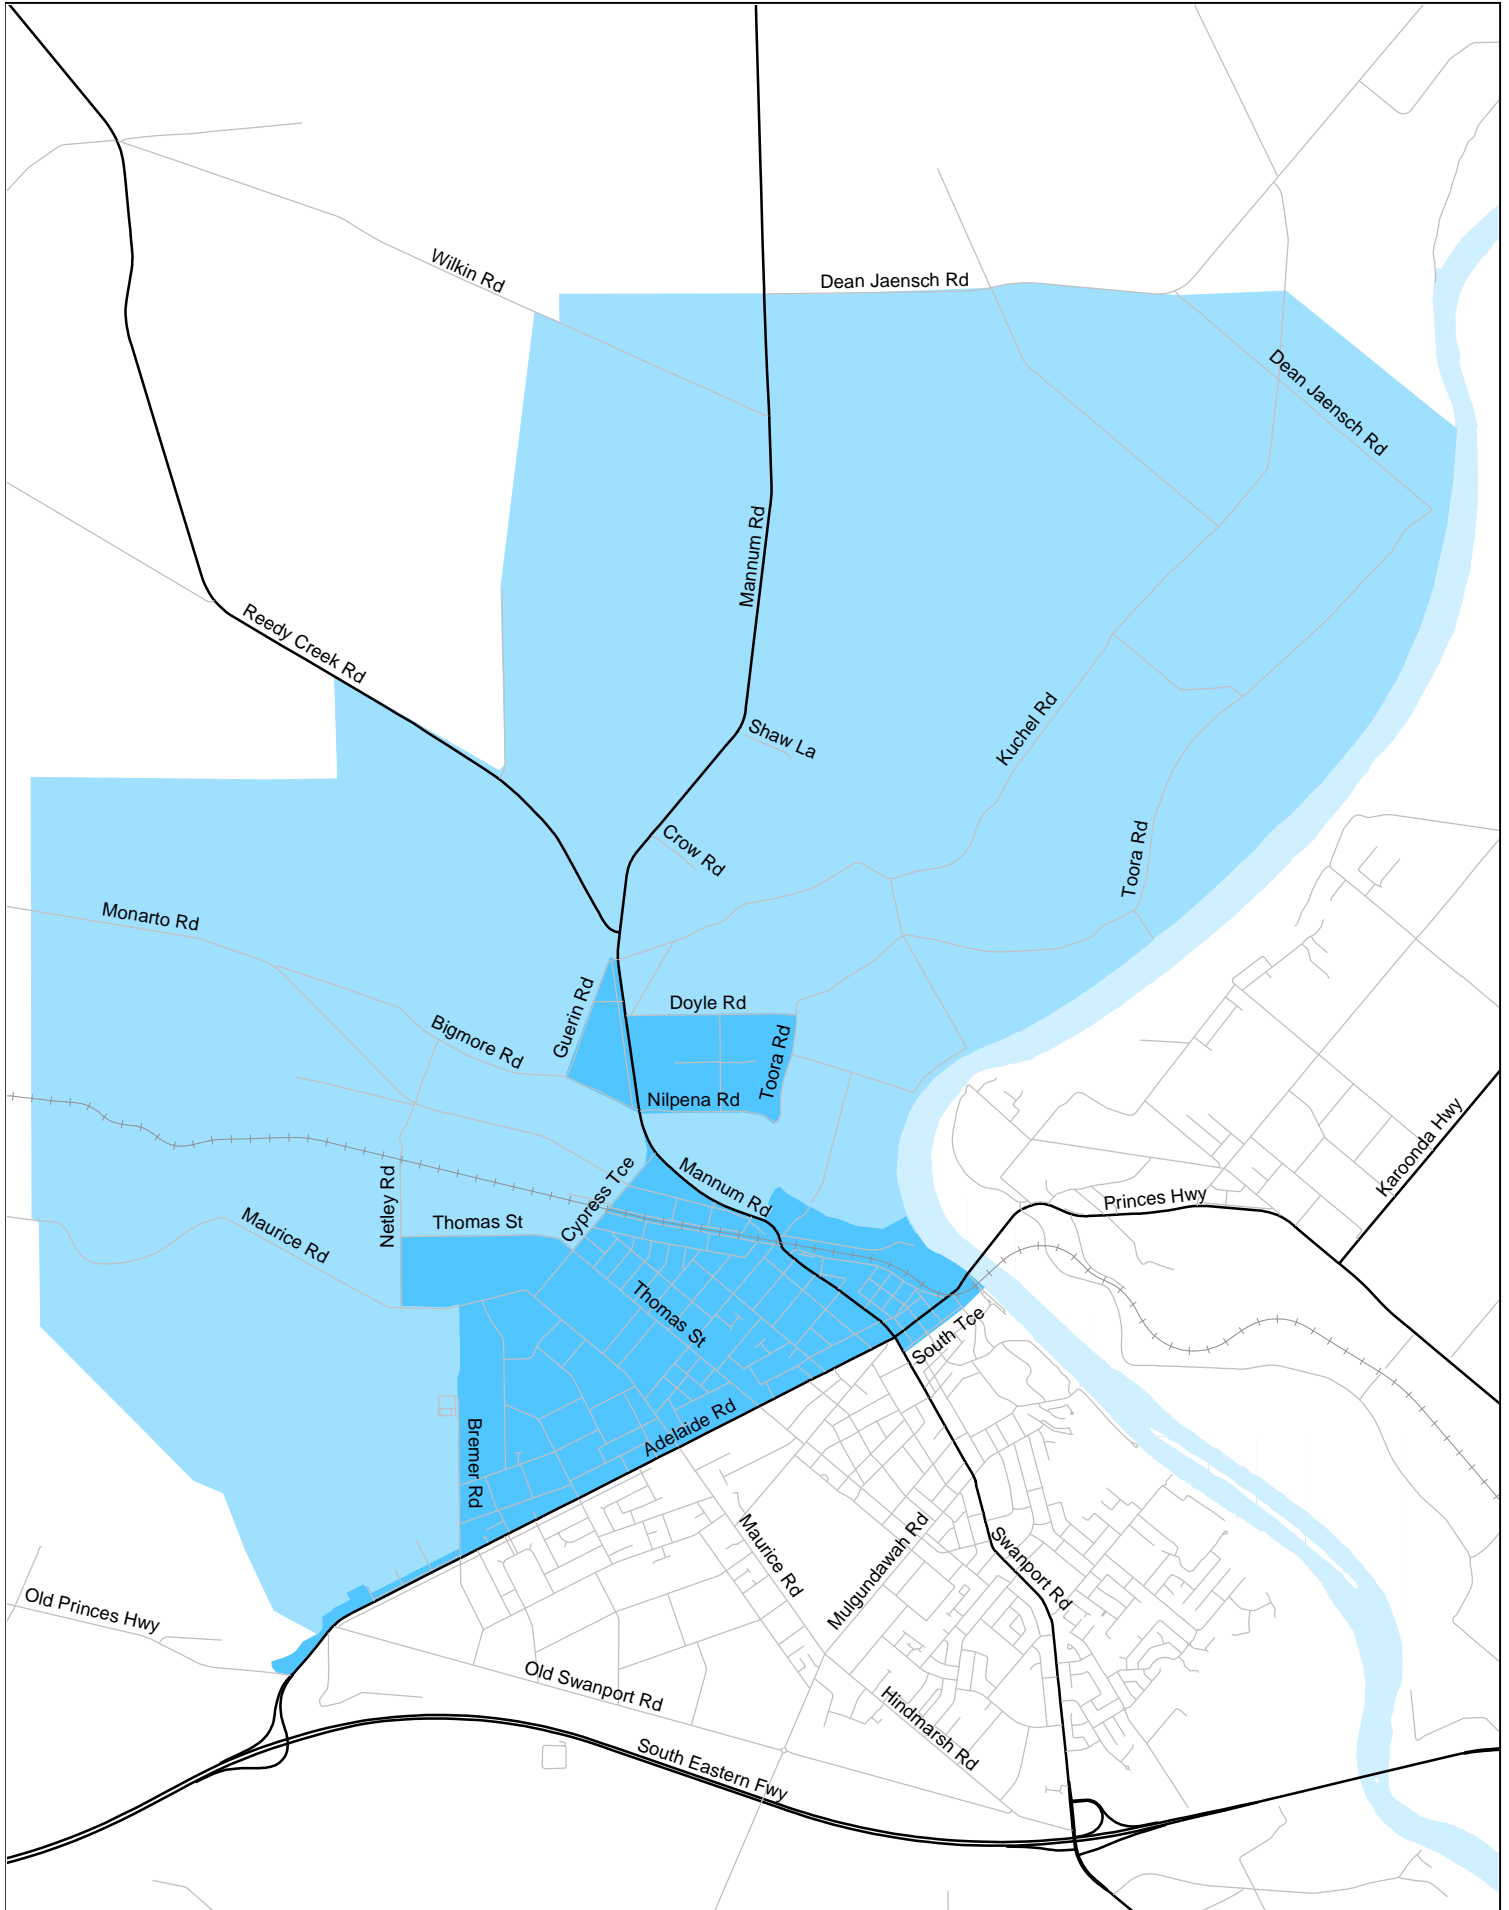

Tuesday Kerbside Bin Collection Map

The Rural City of
**MURRAY
BRIDGE**

Bridge to Opportunity

3 Bin Service

2 Bin Service

For more information regarding your bin collection contact the Rural City of Murray Bridge on (08) 8539 1100 or go to www.murraybridge.sa.gov.au/kerbside