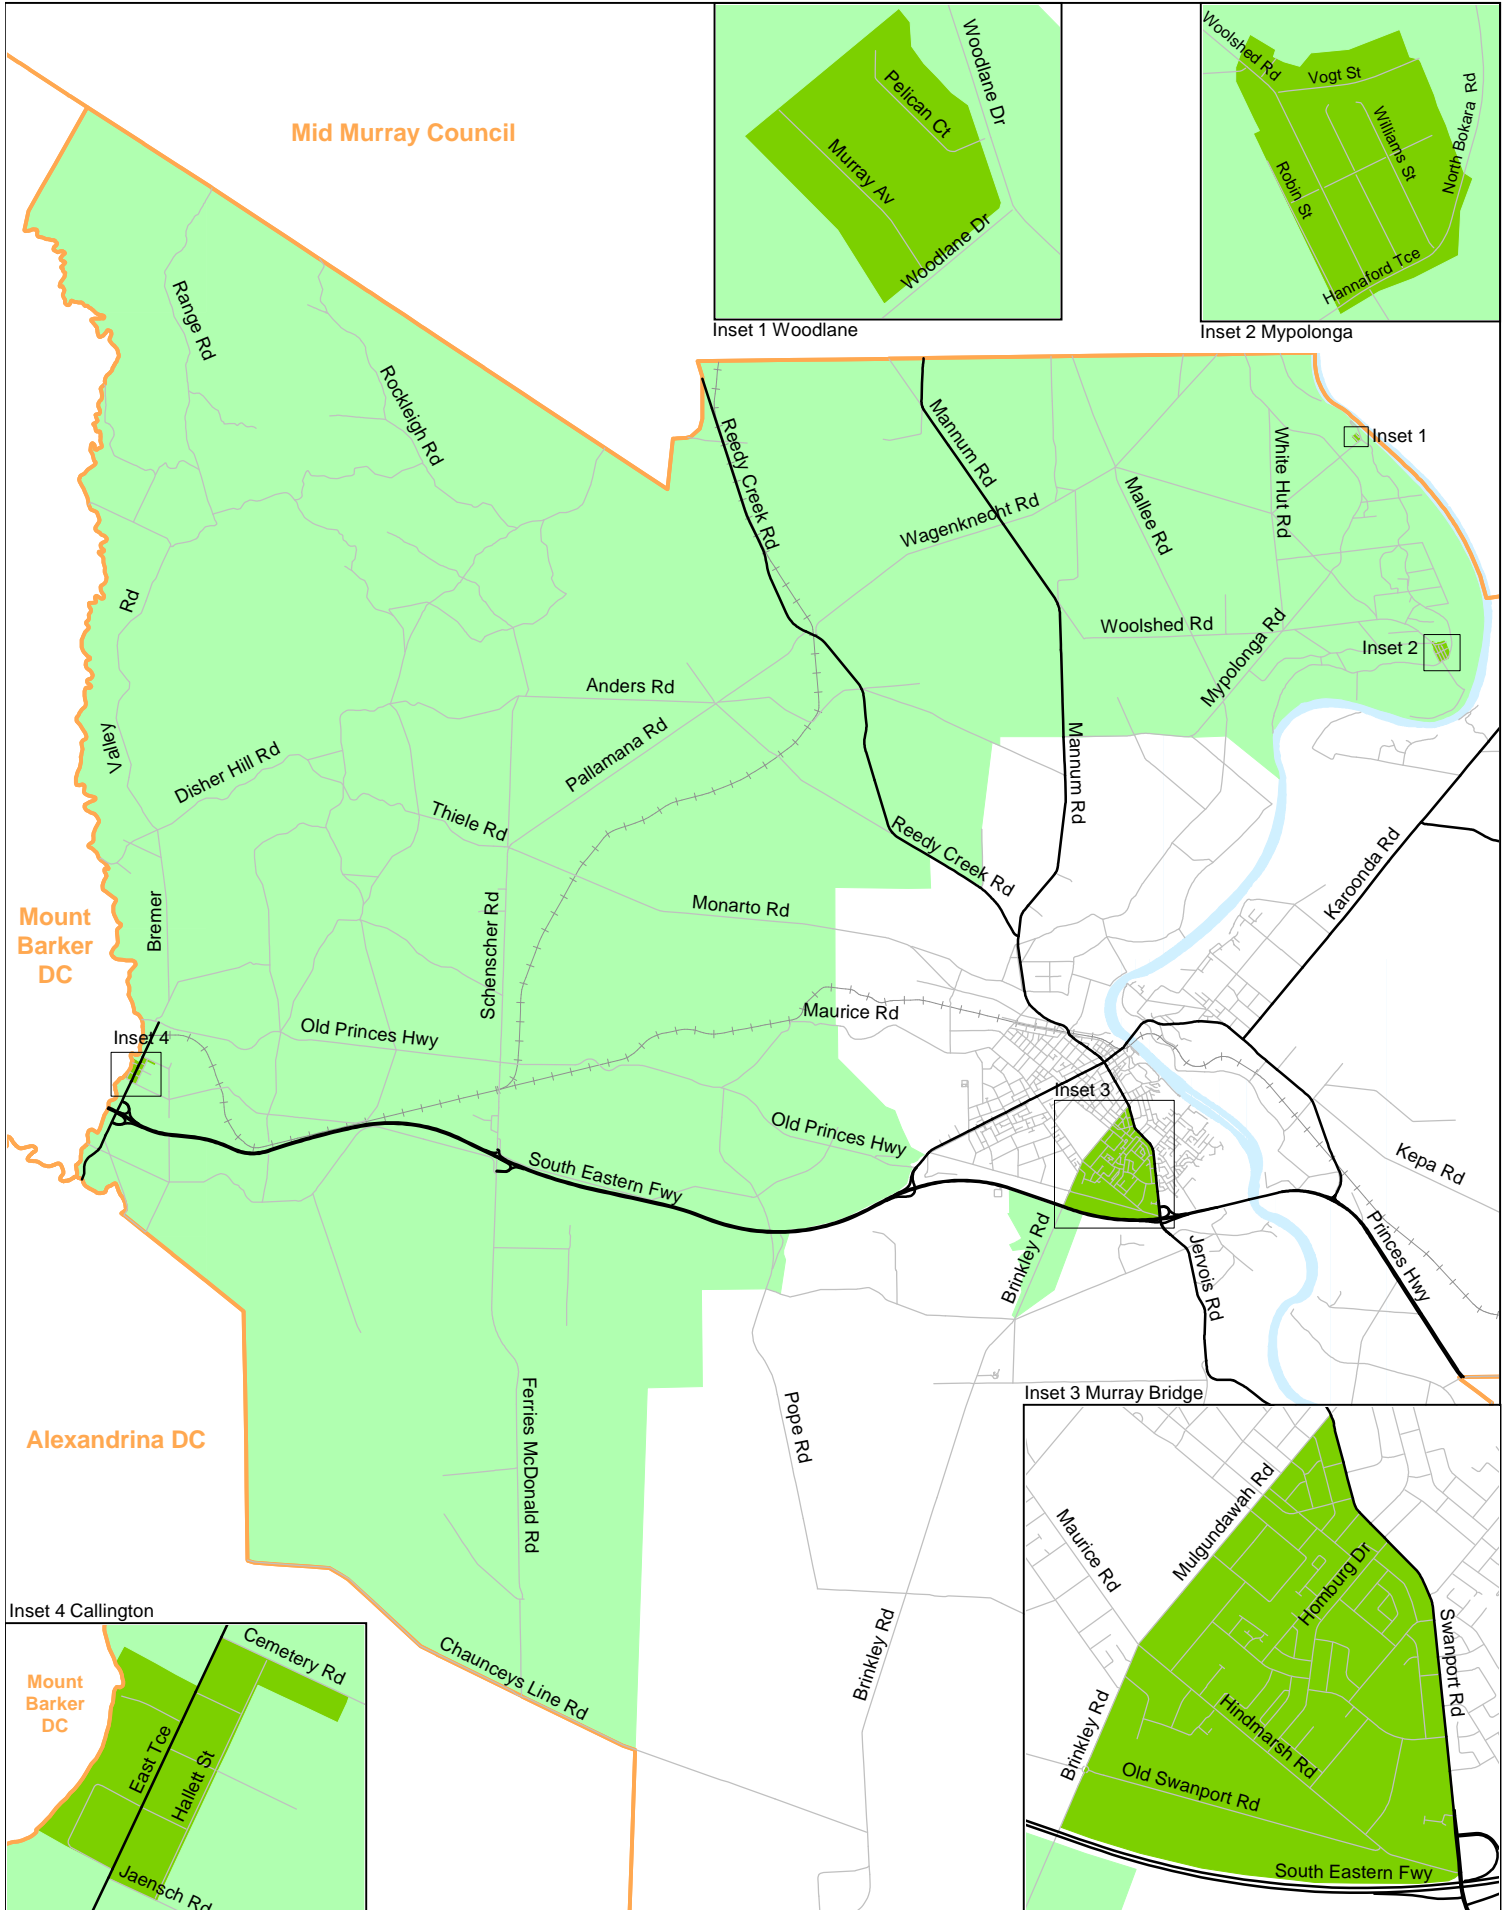

Thursday Kerbside Bin Collection Map

The Rural City of
**MURRAY
BRIDGE**

3 Bin Service

2 Bin Service

For more information regarding your bin collection contact the Rural City of Murray Bridge on (08) 8539 1100 or go to www.murraybridge.sa.gov.au/kerbside