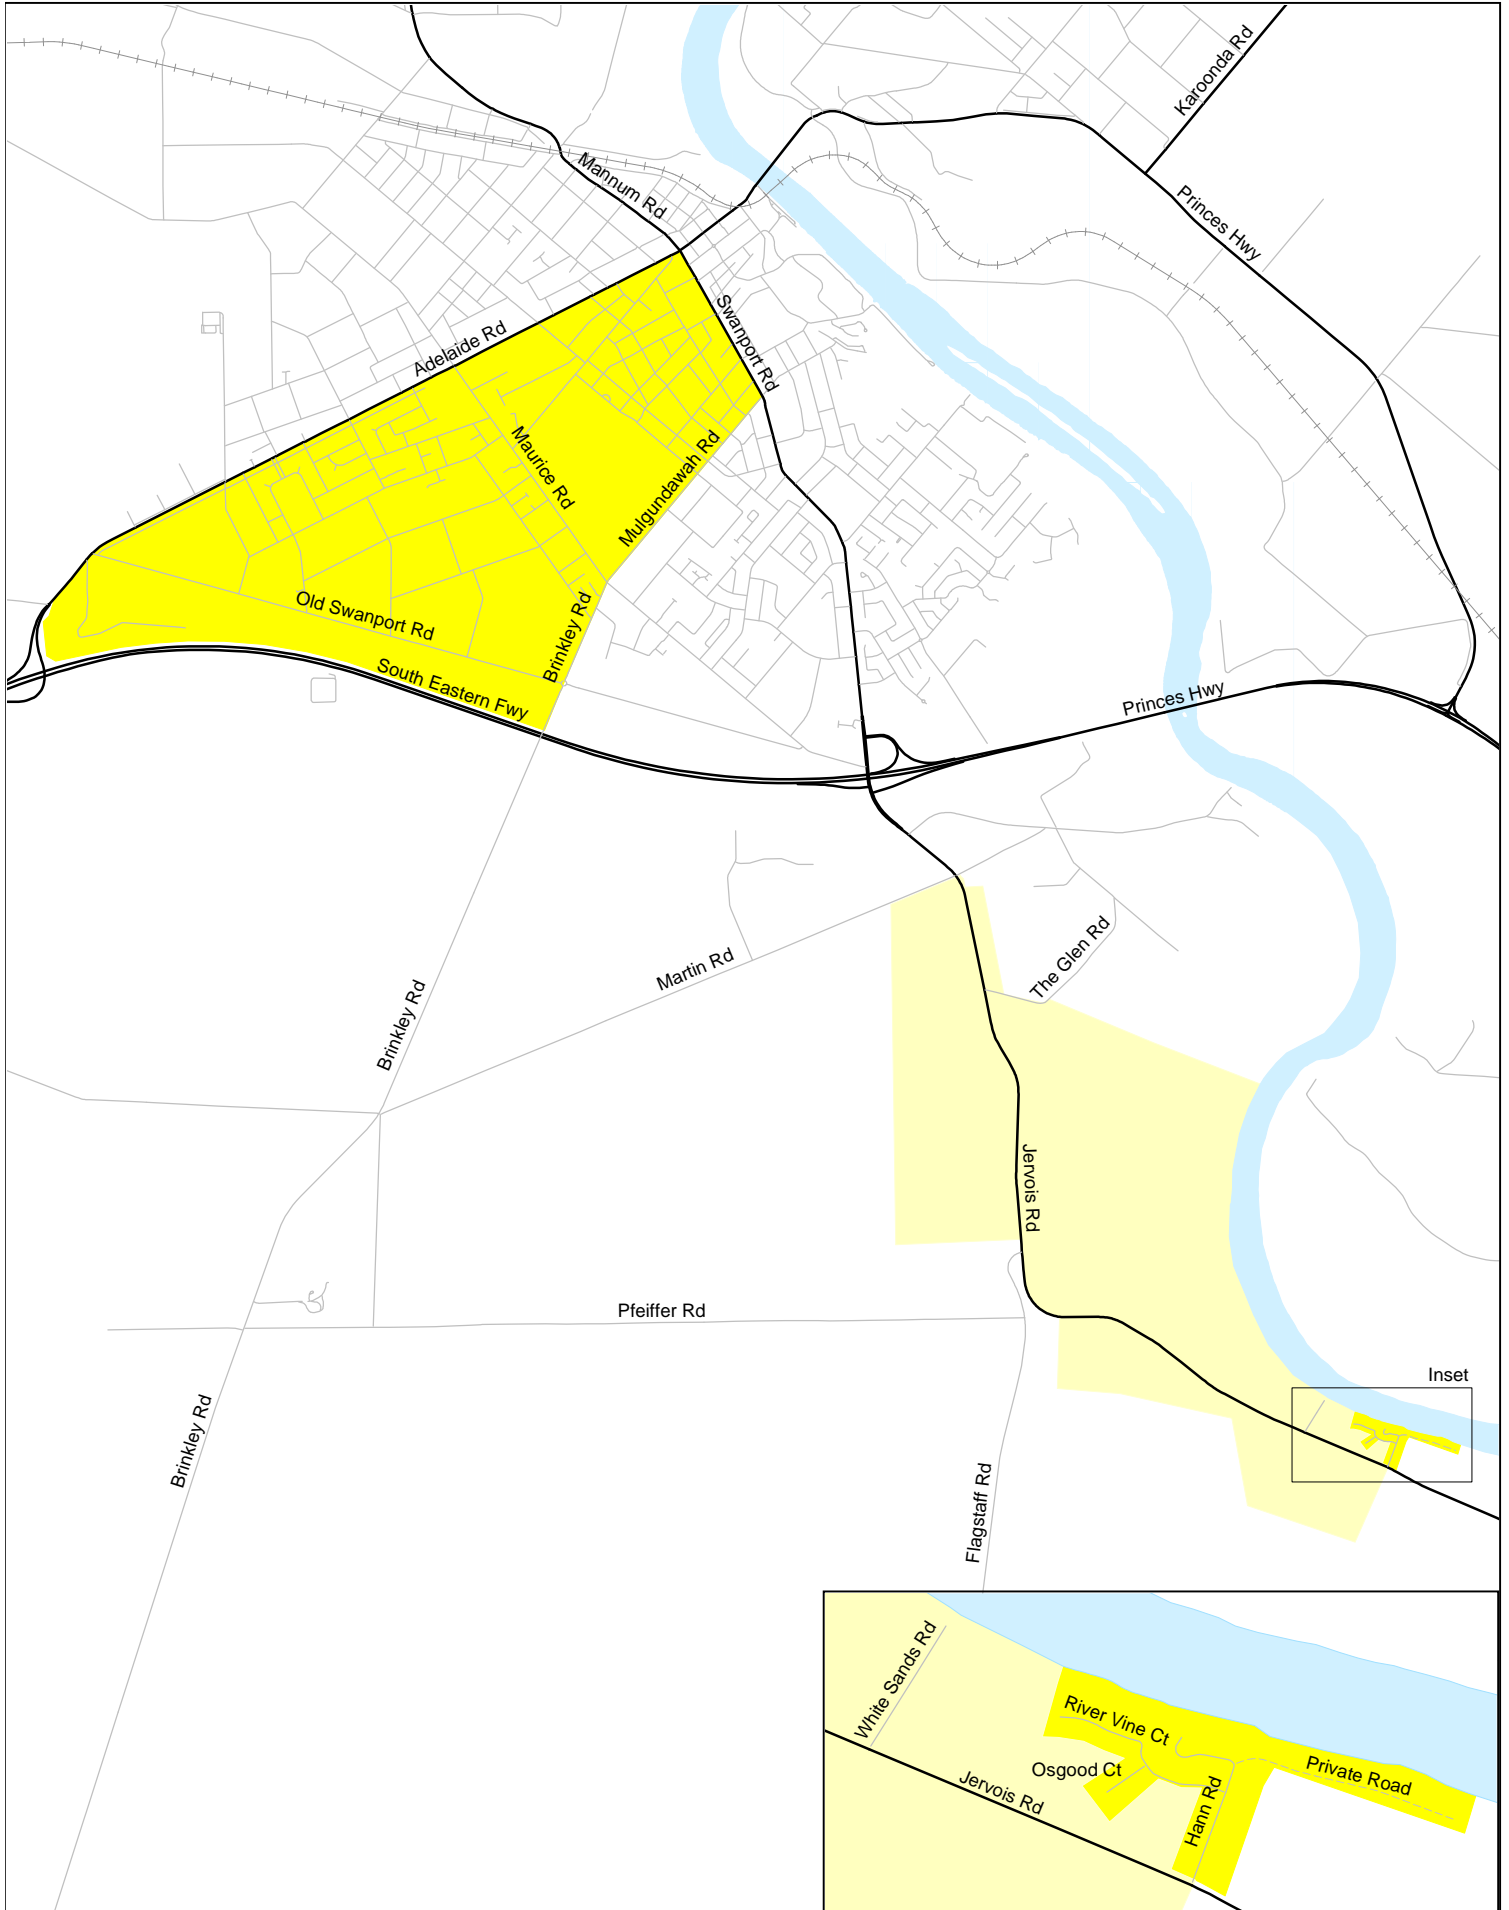

Monday Kerbside Bin Collection Map

The Rural City of
**MURRAY
BRIDGE**

 3 Bin Service

 2 Bin Service

For more information regarding your bin collection contact the Rural City of Murray Bridge on (08) 8539 1100 or go to www.murraybridge.sa.gov.au/kerbside