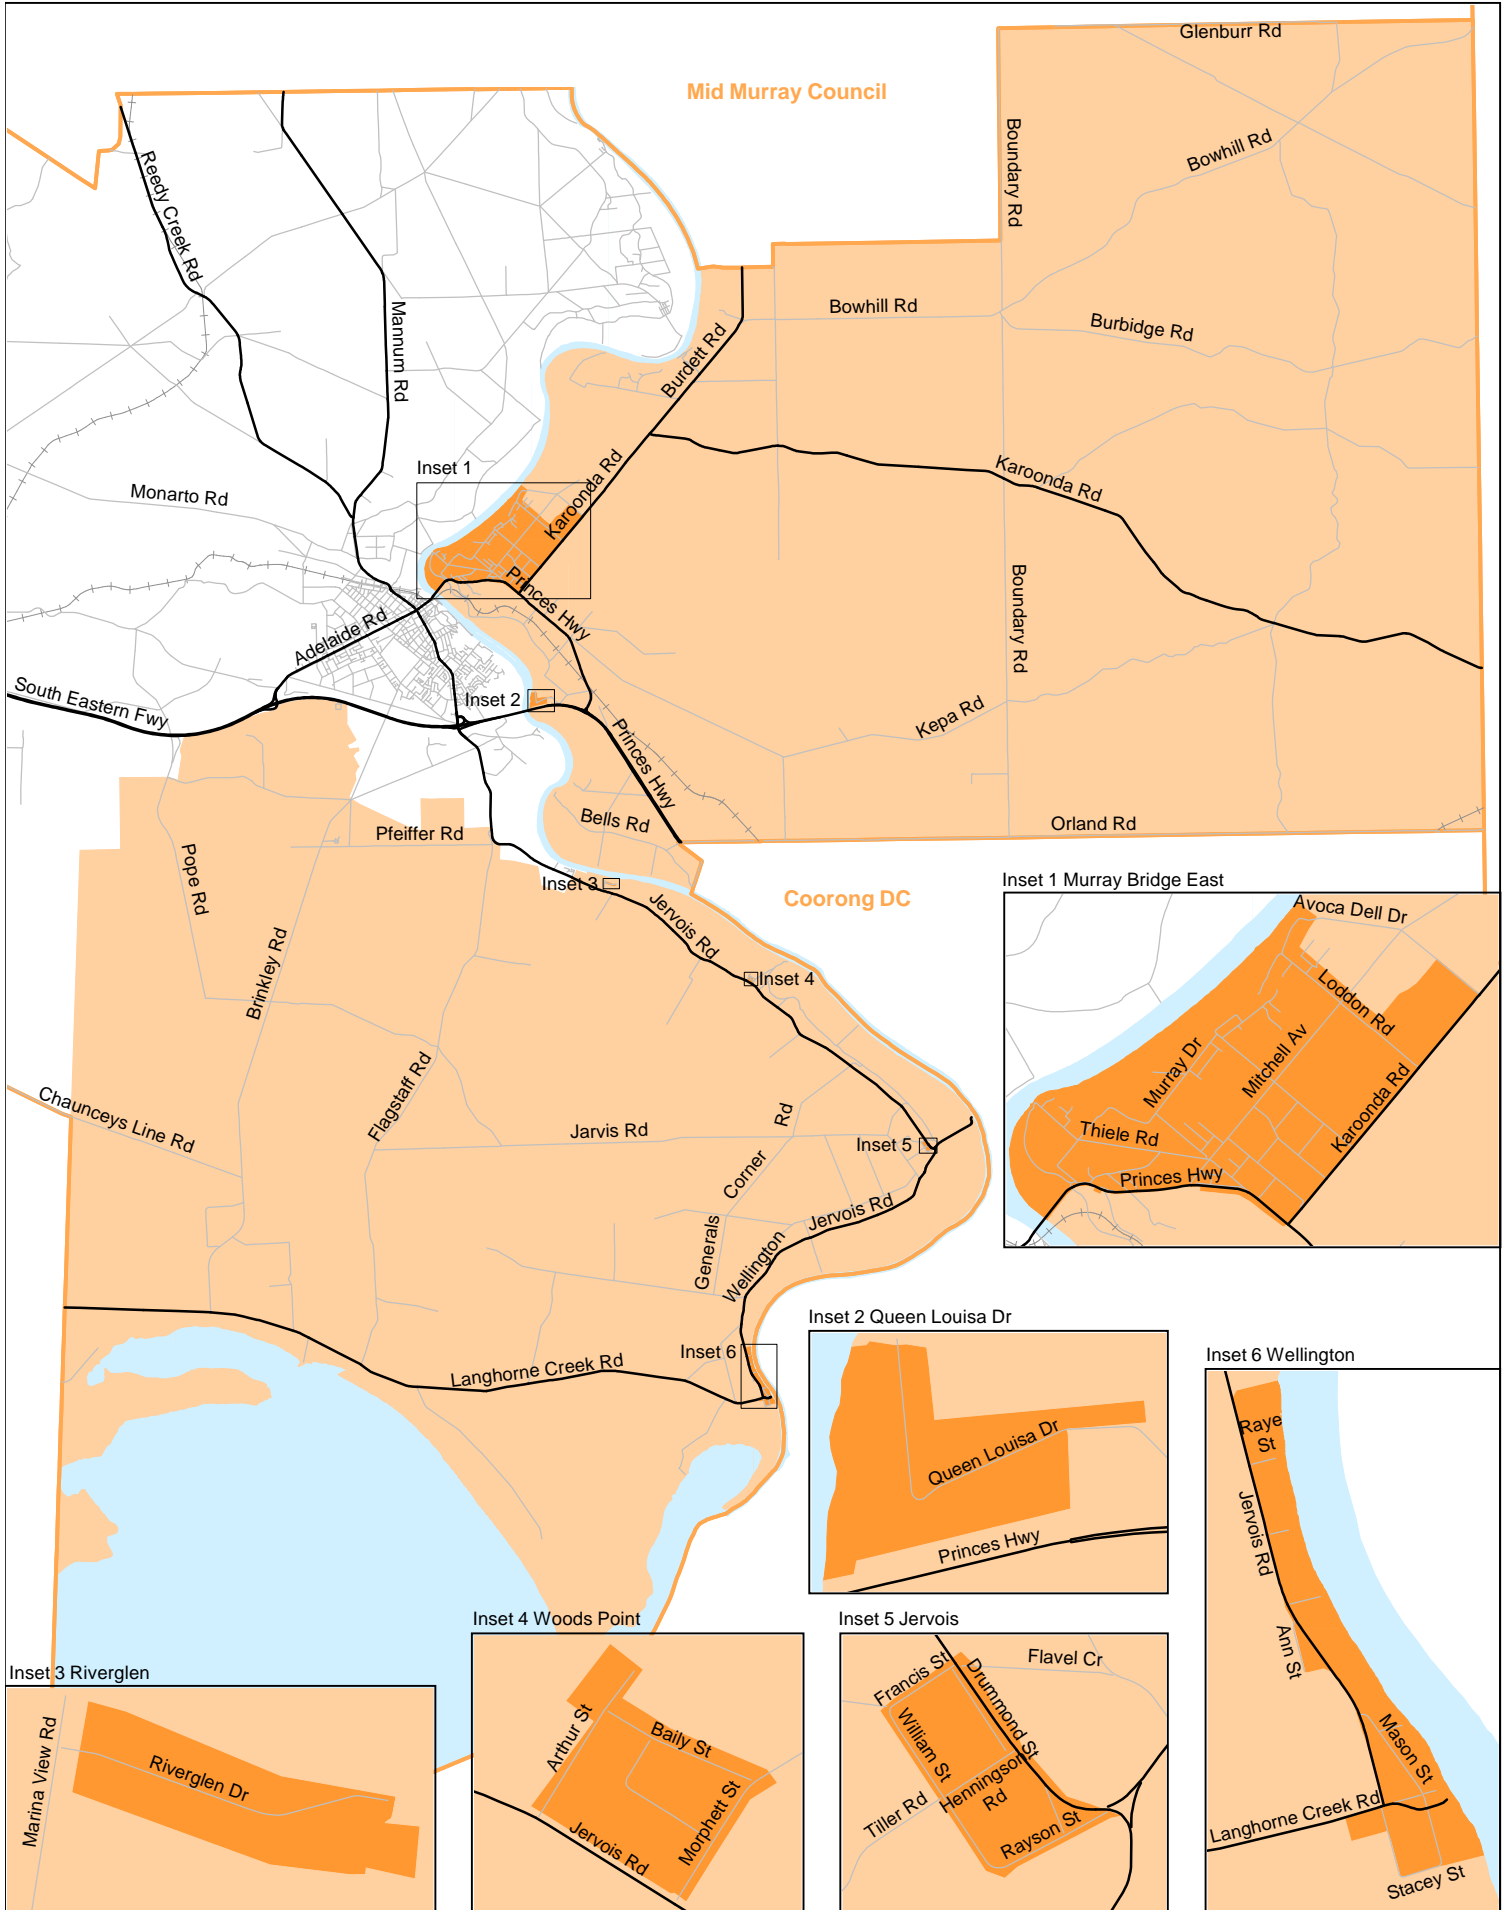

Friday Kerbside Bin Collection Map

The Rural City of
**MURRAY
BRIDGE**

Bridge to Opportunity

3 Bin Service **2 Bin Service**

For more information regarding your bin collection contact the Rural City of Murray Bridge on (08) 8539 1100 or go to www.murraybridge.sa.gov.au/kerbside